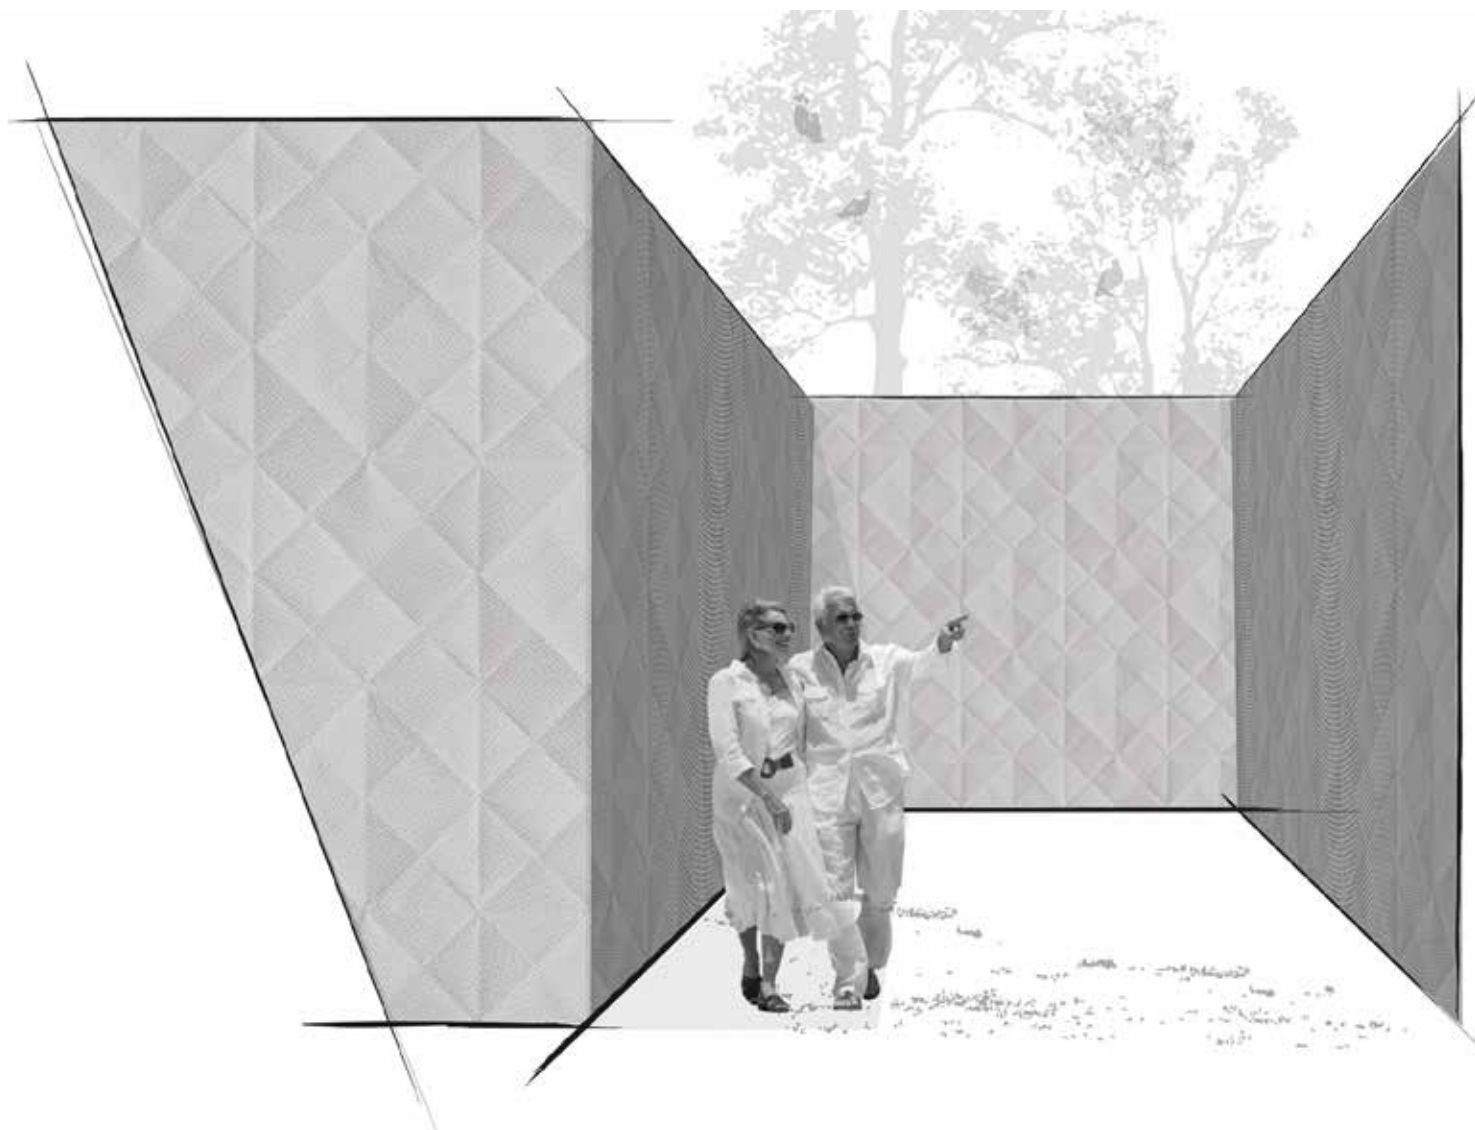

## Folded Plaid

Pattern illustration 1:25

The pattern is printed continuously on the paper.

### Pattern print sizes

Variable

Height	3200mm	-
Width	Continuous	

### Pattern details

Raster image	
Raster size min.	5,3mm
Raster size max.	6,6mm
Square size approx.	275 x 275mm

Pattern illustration 1:1

3D Visualization